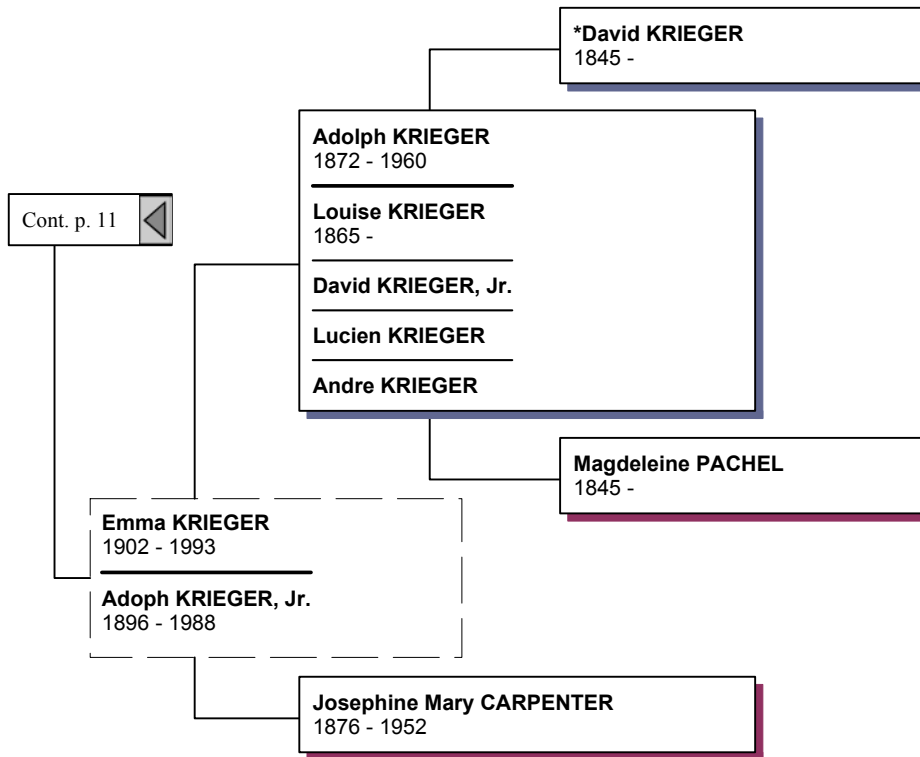

**Randall Arthur LUNDY**  
1910 - 1972

**Harold Martin LUNDY**  
1912 - 1914

**Mabel Christina LUNDY**  
1914 - 1981

**Merlin Edward LUNDY**  
1916 - 1984

**Clarence Peter LUNDY**  
1918 - 1974

**Velma Veona LUNDY**  
1922 - 1999

**Erik SANDVIK**

**Severina Eriksdtr (Erickson) SANDVIK**  
1883 - 1959

Cont. p. 11

**ErikSandvik's-Wife XUNKOWN**

# Ancestors of Kenneth Wayne Lundy

Grandparents

Great-Grandparents

2nd Great-Grandparents