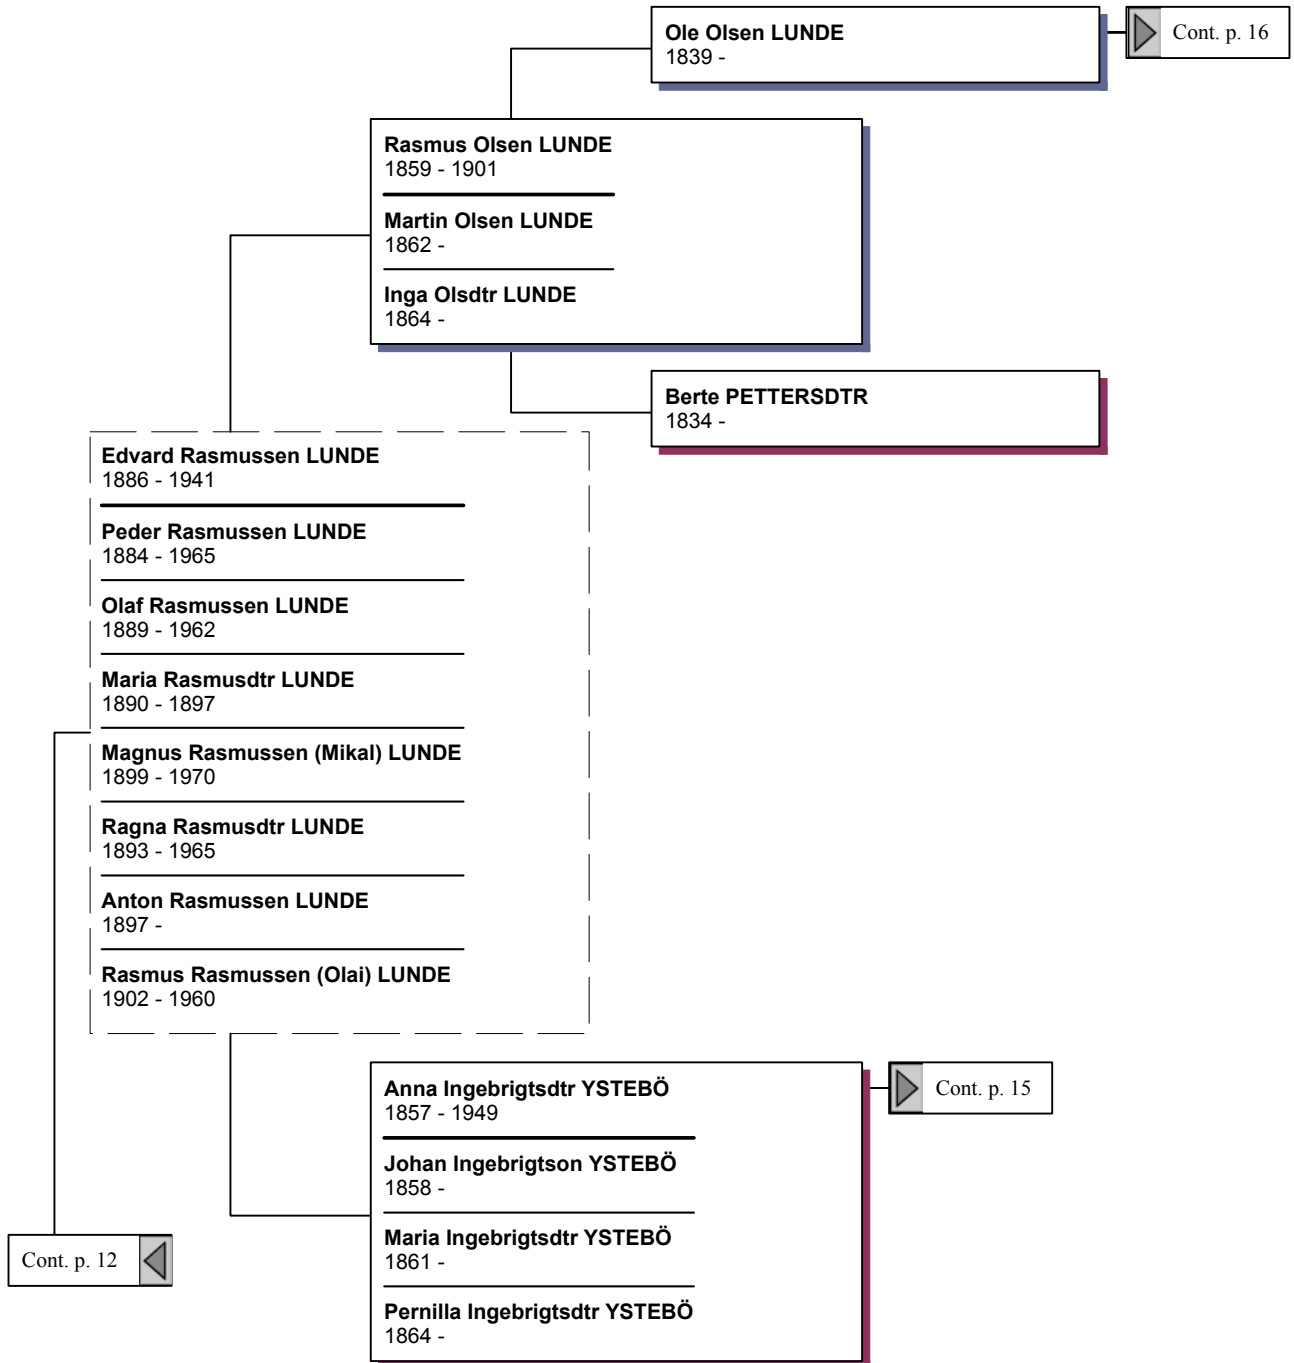

**Erik SANDVIK**

**Severina Eriksdtr (Erickson) SANDVIK**  
1883 - 1959

Cont. p. 11

**ErikSandvik's-Wife XUNKOWN**

# Ancestors of Kenneth Wayne Lundy

Grandparents

Great-Grandparents

2nd Great-Grandparents