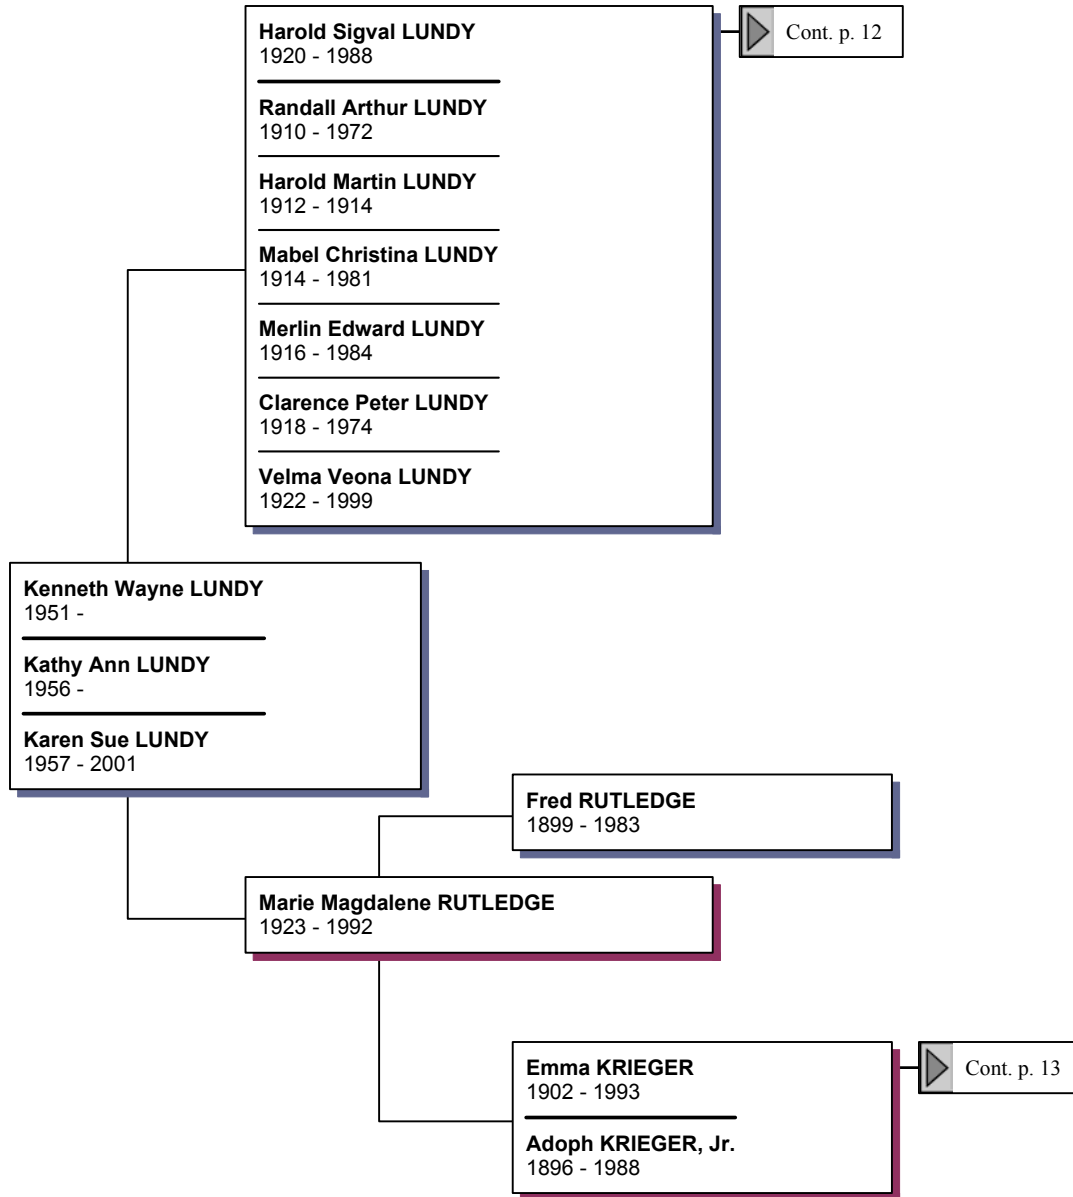

# Ancestors of Kenneth Wayne Lundy

Parents

Grandparents

Information collected and maintained by: Ken Lundy  
Contributions by: Kathy Lundy, Kathy Myraas, Ginny Krieger  
and many of our relatives in Norway

# Ancestors of Kenneth Wayne Lundy

Parents

Grandparents

Great-Grandparents

**Edvard Rasmussen LUNDE**  
1886 - 1941

**Peder Rasmussen LUNDE**  
1884 - 1965

**Olaf Rasmussen LUNDE**  
1889 - 1962

**Maria Rasmusdtr LUNDE**  
1890 - 1897

**Magnus Rasmussen (Mikal) LUNDE**  
1899 - 1970

**Ragna Rasmusdtr LUNDE**  
1893 - 1965

**Anton Rasmussen LUNDE**  
1897 -

**Rasmus Rasmussen (Olai) LUNDE**  
1902 - 1960

Cont. p. 14

**Harold Sigval LUNDY**  
1920 - 1988